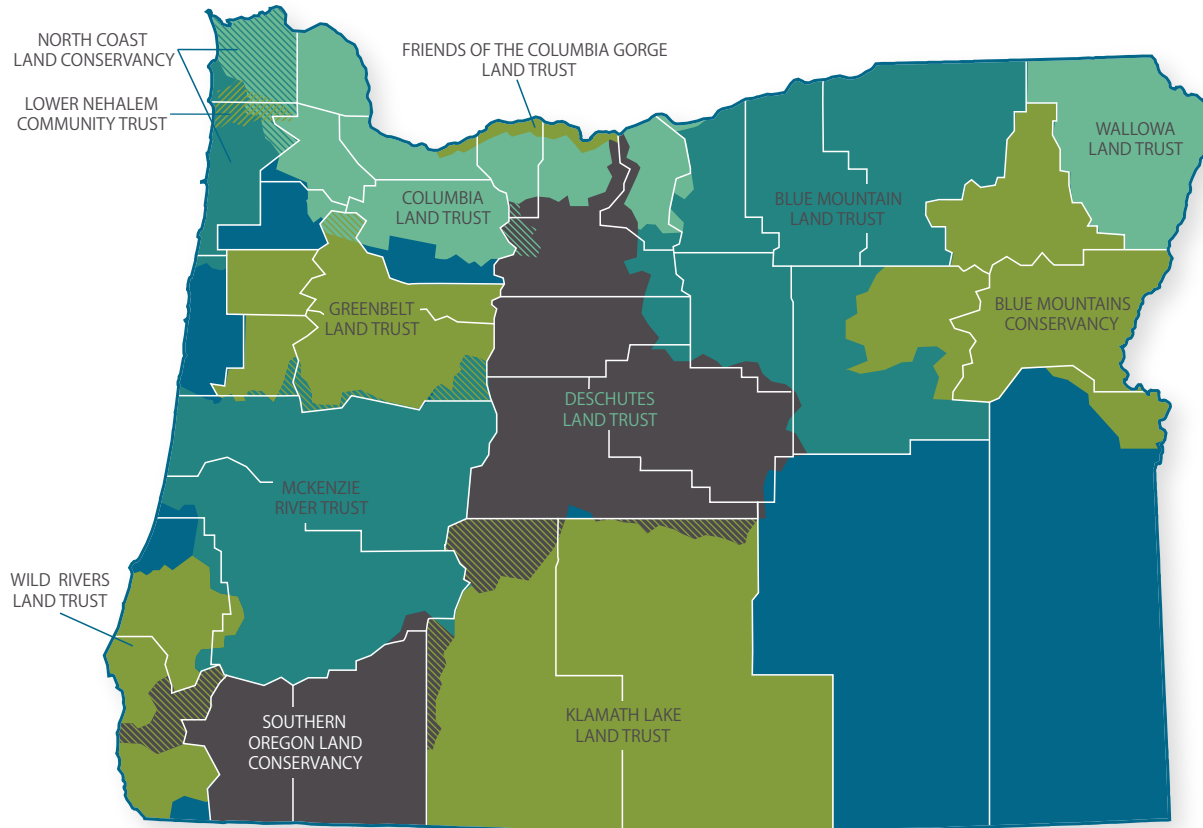

TOGETHER. FOR OREGON'S LAND.

Members of the Coalition of Oregon Land Trusts conserve special places across Oregon. We restore and steward lands, connect people to special places, and help those who care for the land pass it on to the next generation.

COLT MEMBERS WITH STATEWIDE SERVICE AREAS

CENTER FOR NATURAL LANDS MANAGEMENT	THE NATURE CONSERVANCY
OREGON RANGELAND TRUST	THE TRUST FOR PUBLIC LAND
PACIFIC FOREST TRUST	THE WETLANDS CONSERVANCY
THE CONSERVATION FUND	WESTERN RIVERS CONSERVANCY